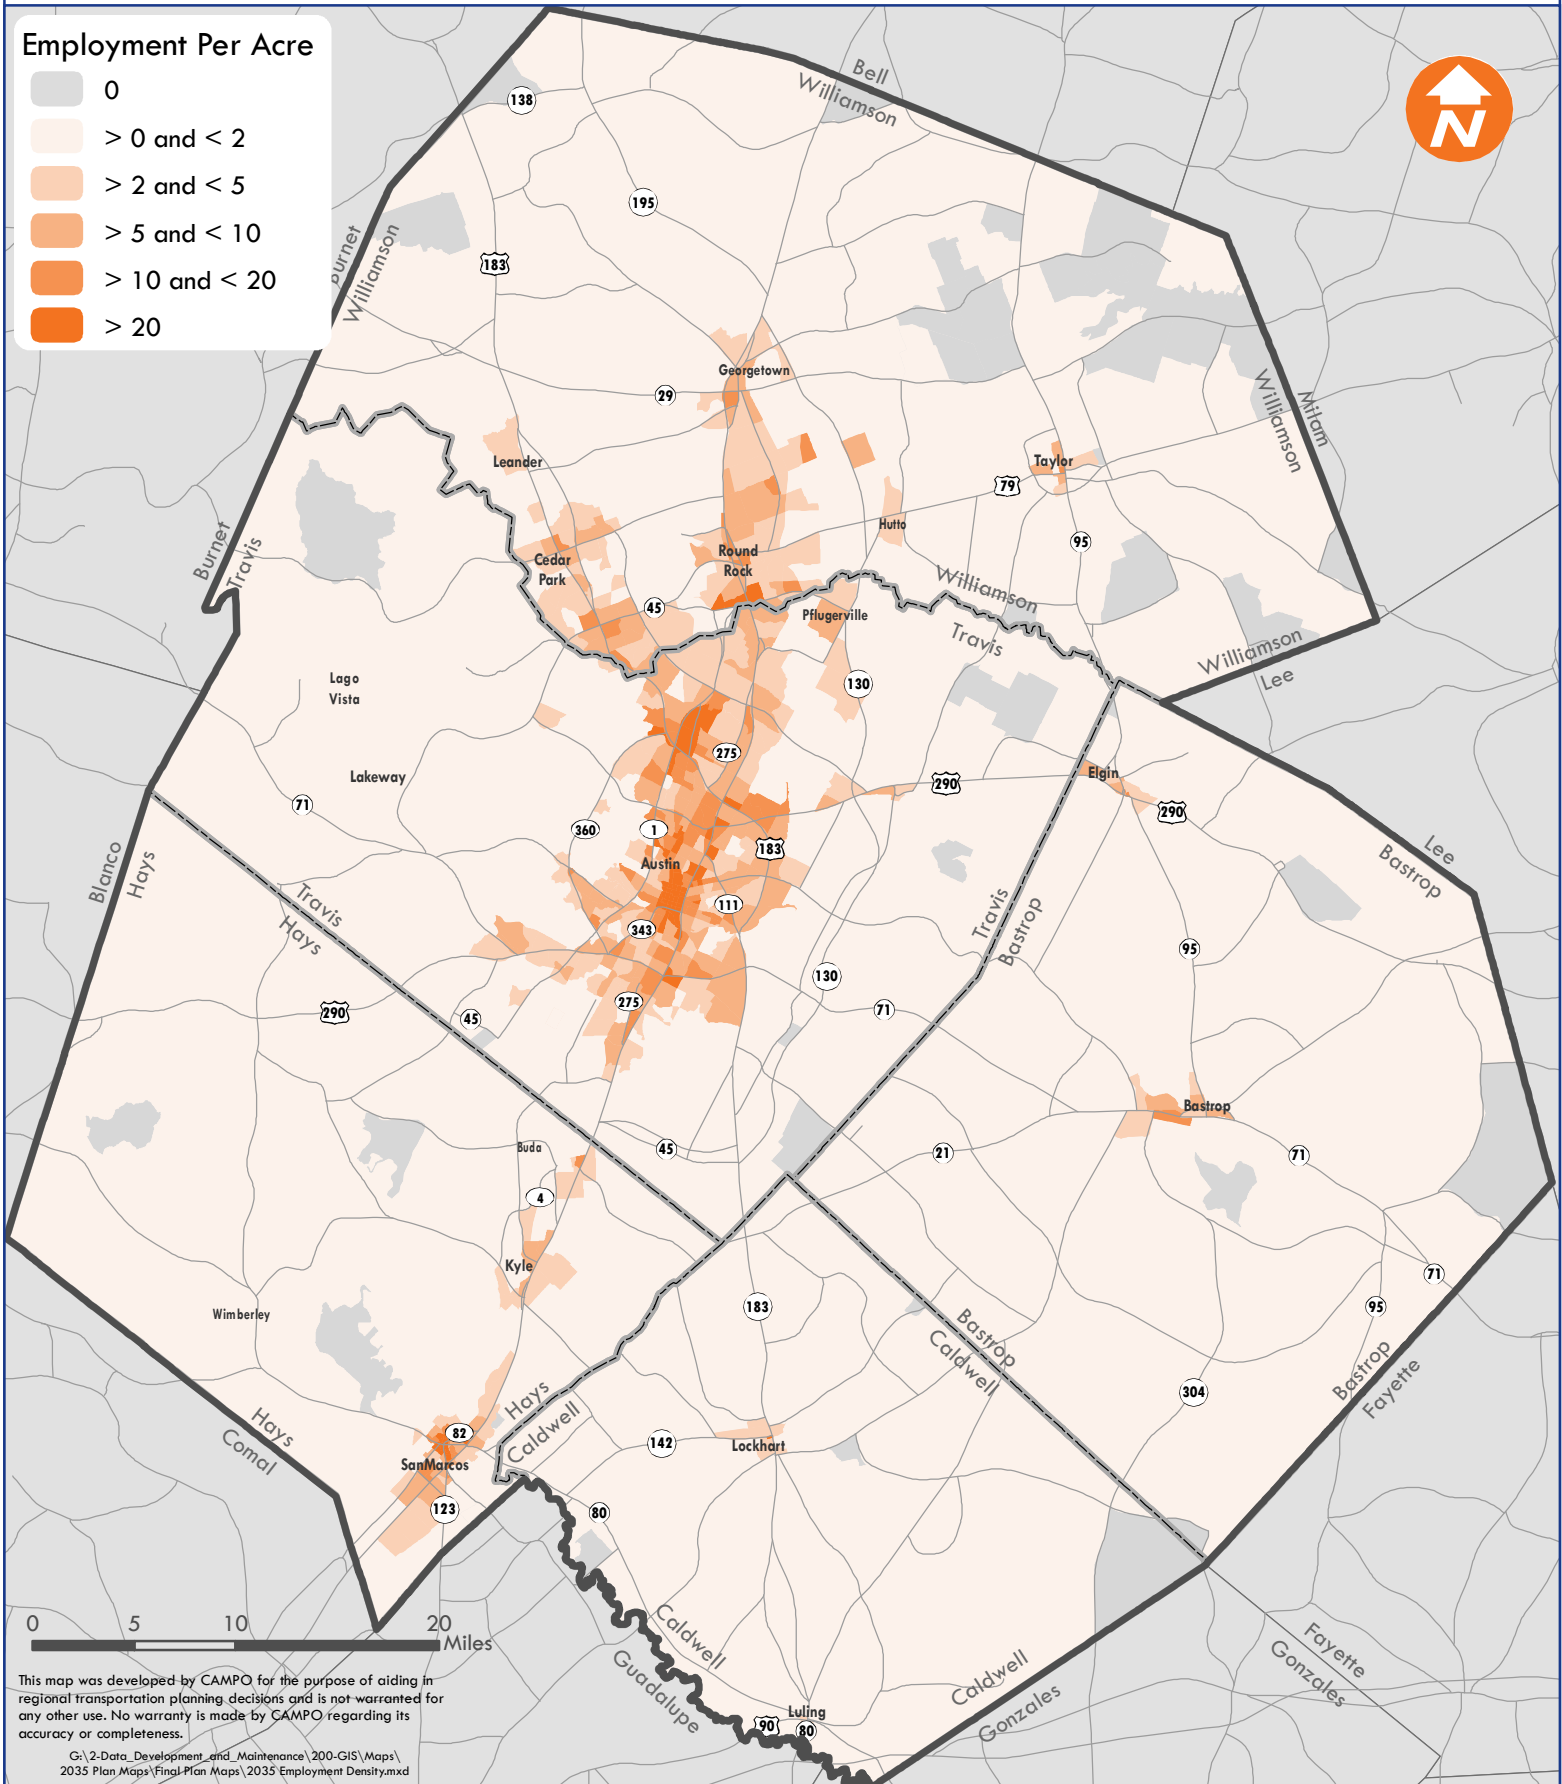

Employment Per Acre

This map was developed by CAMPO for the purpose of aiding in regional transportation planning decisions and is not warranted for any other use. No warranty is made by CAMPO regarding its accuracy or completeness.